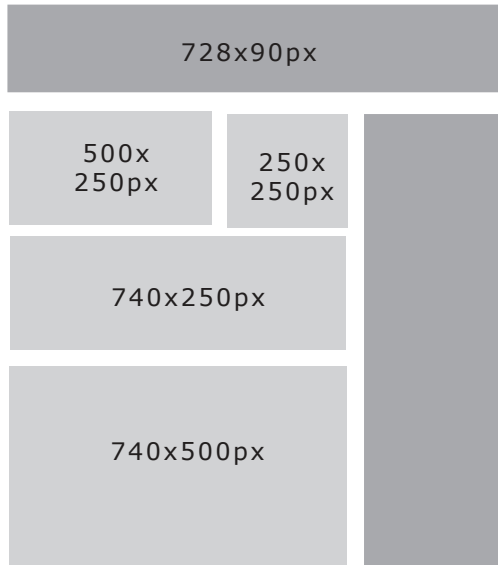

SPECIFICATION

Website ads require minimum 3 months.
Limited positions available.

Leaderboard & in-line banners:

728x90 pixels | 740x250 pixels

Two positions available. Ad at the top of the selected page is the first seen on the page. Can be placed within the content of the page as you scroll down.

Local Partners banners:

250 x 250 pixels | 500 x 250 pixels

Advertorial must have logo, no more than 140 characters, background (image/solid) link to redirect.

OUR PRINT DIRECTORY

SPECIFICATION

Directory available in A6 format. Ads in Black & White. Limited positions available.

Full page:

1200x1700 pixel in 300 dpi

Half Page:

1200x820 pixel in 300 dpi

1/4 Page:

600x820 pixel in 300 dpi

Logo and design will be sent in source files format (pdf, psd, or ai). For more information on how to submit material refer to confirmation email after purchase.